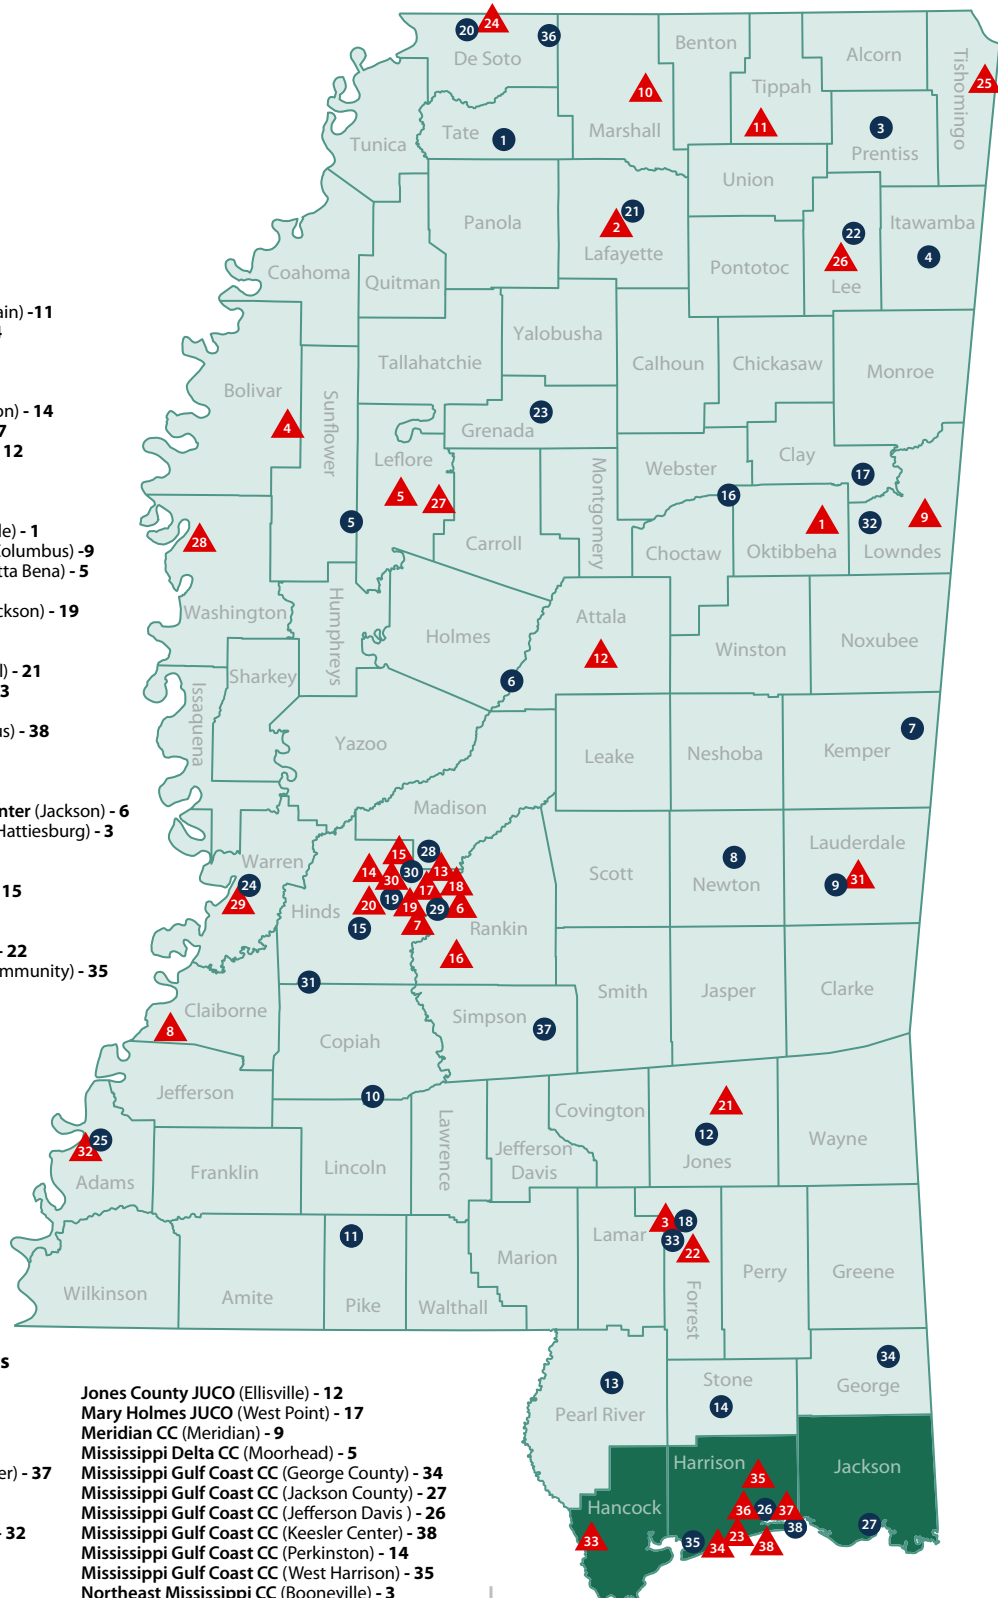

▲ Senior Colleges

- Alcorn State University (Lorman) - 8
- Belhaven College (Jackson) - 17
- Blue Cliff College (Gulfport) - 36
- Blue Mountain College (Blue Mountain) - 11
- Delta State University (Cleveland) - 4
- Greenville Center (DSU, MVSU) - 28
- Greenwood Center (MVSU) - 27
- Gulfpark Center (USM) - 34
- Jackson College of Ministries (Jackson) - 14
- Jackson State University (Jackson) - 7
- Magnolia Bible College (Kosciusko) - 12
- Meridian Center (MSU, USM) - 31
- Millsaps College (Jackson) - 18
- Mississippi College (Clinton) - 20
- Mississippi State University (Starkville) - 1
- Mississippi University For Women (Columbus) - 9
- Mississippi Valley State University (Itta Bena) - 5
- Natchez Center (ASU) - 32
- Reformed Theological Seminary (Jackson) - 19
- Rust College (Holly Springs) - 10
- Southaven Center (UM) - 24
- Southeastern Baptist College (Laurel) - 21
- Stennis Space Center (MSU, USM) - 33
- Tougallo College (Jackson) - 13
- Tulane (Mississippi Gulf Coast Campus) - 38
- Tupelo Center (UM, MUW) - 26
- Universities Center (JSU) - 30
- University of Mississippi (Oxford) - 2
- University of Mississippi Medical Center (Jackson) - 6
- University of Southern Mississippi (Hattiesburg) - 3
- Vicksburg Center (MSU) - 29
- Virginia College (Biloxi) - 37
- Wesley Biblical Seminary (Jackson) - 15
- Wesley College (Florence) - 16
- William Carey College (Gulfport) - 23
- William Carey College (Hattiesburg) - 22
- William Carey College (Traditions Community) - 35
- Yellow Creek Center (UM) - 25